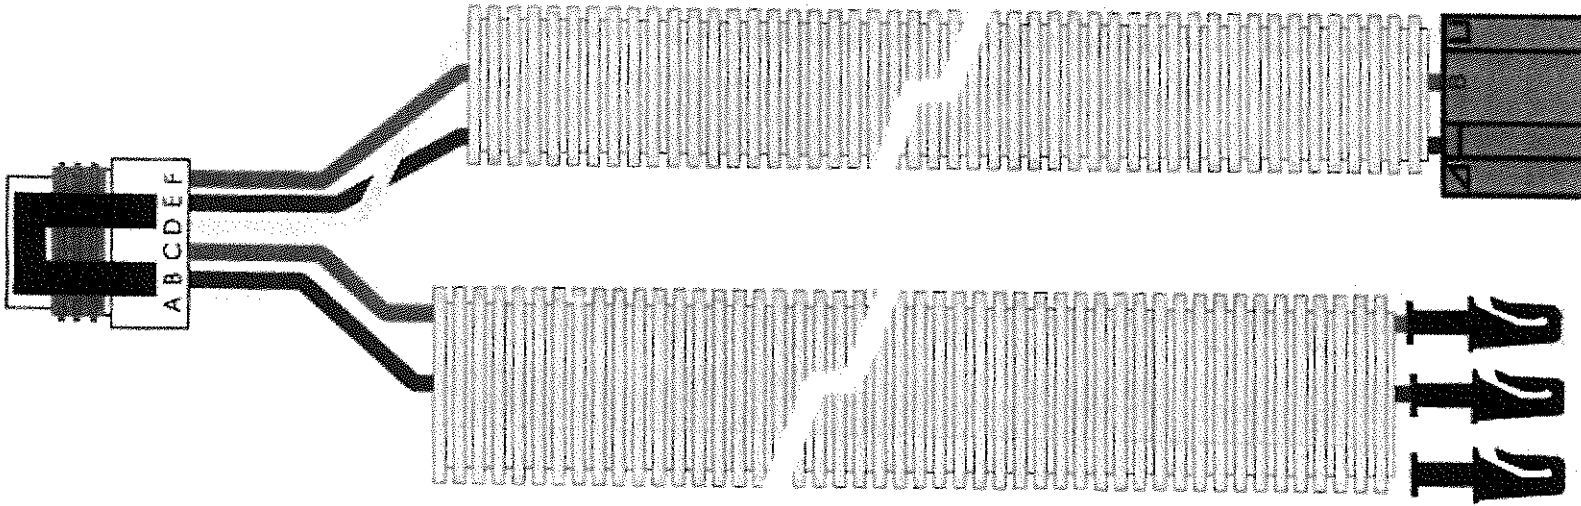

Rear view of connector

A: Blue
B: Red
C: White

Side view of connector

07105 Adapter Harness

WHITE WIRE = LOW BEAM
BLUE WIRE = COMMON
RED WIRE = HIGH BEAM